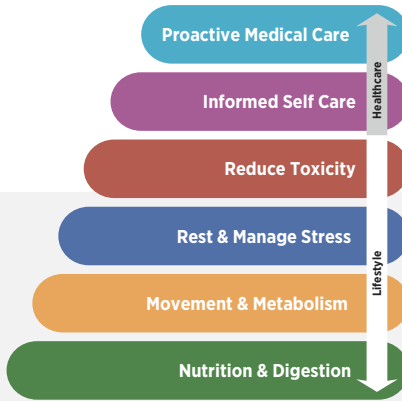

THE ABC'S OF Nutrition & Supplementation

Longevity begins with how you fuel your body. The best foundation of any health and wellness plan is a diet composed of minimally processed whole foods, complemented by high-quality nutritional and digestive supplements. This partnership of vital building blocks helps ensure peak function and optimal results in every aspect of a healthy lifestyle.

TOO MUCH OF THE *wrong thing*

TOO LITTLE OF THE *right thing*

Healthy Eating
+ Right Supplementation
= **Solid Nutritional Foundation**
= **Long-Term Health and Wellness**

Increase Energy & Vitality

1st 30 Days