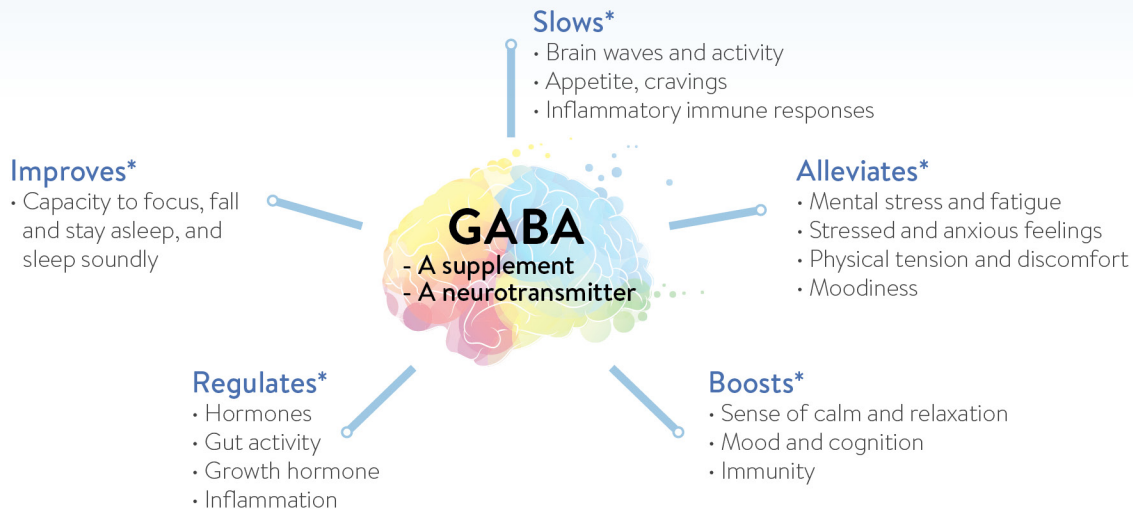

EMOTIONAL

Increased Incidence of:

- Depression and anxiety
- Irritability, agitation
- Lack of motivation, apathy
- Addictive behavior
- Difficulty overcoming grief
- Excessive fears, phobic thinking
- Crying easily
- Emotional strain

PHYSICAL

Increased Incidence of:

- Head, muscle tension
- Insomnia, poor quality sleep
- Loss of muscle strength, coordination
- Disrupted digestion, elimination
- Immune compromised
- Food cravings, appetite, weight gain
- Elevated blood pressure, heart rate
- Blood sugar imbalances, blurred vision

Diffusing essential oils can promote desired effects such as a calming atmosphere or the soothing of anxious feelings.

Sample Sleep Routine

- Take 1 **Serenity®** softgel*
- Apply 1-2 drops on bottoms of feet
Serenity® + Cedarwood + Petitgrain
- Diffuse 3 drops **Lavender** or **Serenity®** with 2 drops **Balance® + 2 drops Wild Orange**